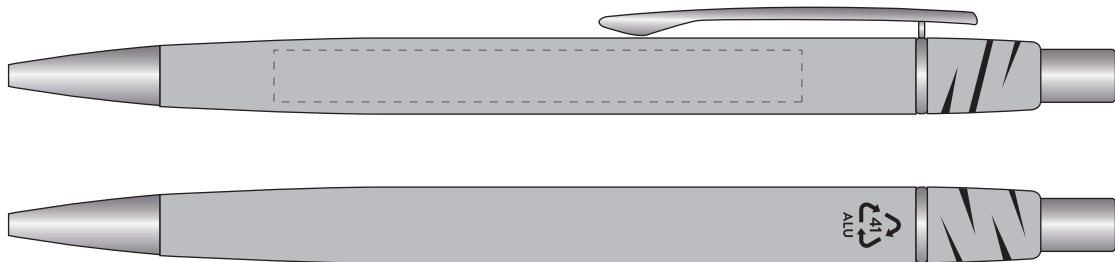

Your Ref:	Quantity:	Product Code: TPC002025
Our Ref:	Version: 1	Product Colour: SILVER

PRINTING CONCERNS:**PRODUCT INFO:**

We stock this item in the following colours

**PANTONE REFERENCE(S)**

● Engraving

ARTWORK SCALE 100%

ARTWORK SCALE 100%

Max engraving area: 70mm x 7mm

Product Image for visualisation
- colours may vary

The dashed line is to demonstrate print area and will not appear on your printed item

PLEASE NOTE:

- All colours including print and product are for visual purposes only and should not be regarded as the actual colour of the product and print.
- Some products may vary from batch to batch and may differ from previous orders.
- The colour and texture of a product can also have an effect on the final print colour.
- By approving this order we accept that you understand these terms.